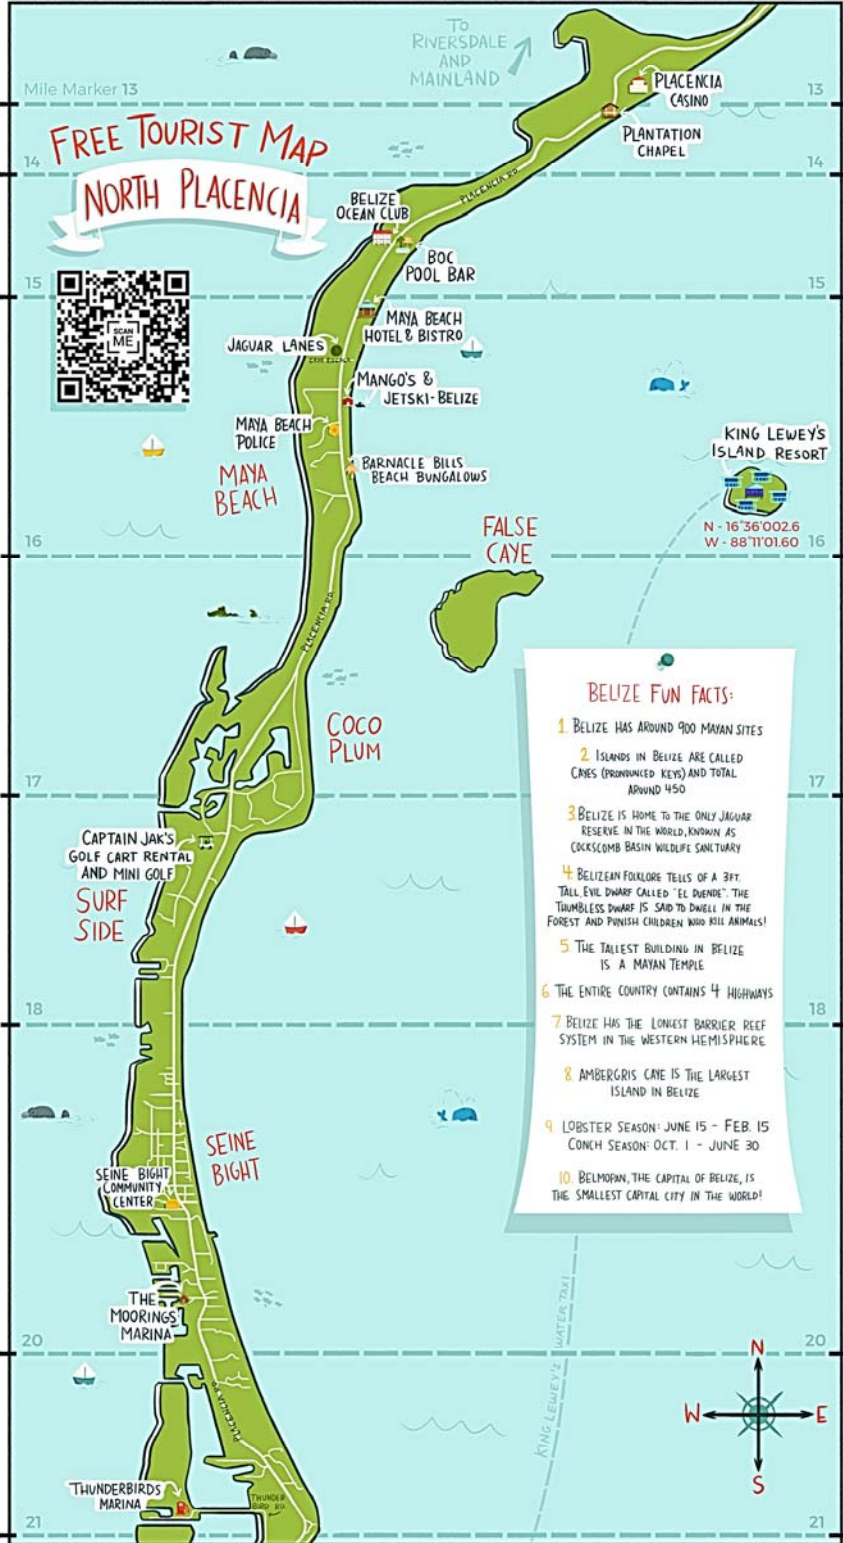

ADVERTISE WITH US!

Need More Maps?
501-523-4095
maps@LIVitBelize.com

BELIZE OCEAN CLUB
RESORT AND ADVENTURES

PHONE
501-671-4500
WEBSITE
belizeoceanclub.com
ADDRESS
Placencia Road,
Stann Creek, Placencia

20% OFF
Purchase of Food
With Coupon

THE PLACENCIA CASINO

Free Draft Beer or
10 Belize Free Slot Credit
with Coupon

Free Shuttle for 4 or more Call:
501-626-3304

HOURS
Tues - Sat: 7pm - 3am
Sunday: 2pm - 2am
Monday: Closed

JETSKI-BELIZE.COM

653-0739

Maya Beach Rentals
Located at
Mango's Restaurant
and Bar
We Can Pick You Up!

KING LEWEY'S ALL DAY ADVENTURE

15% Discount

Boat Passage
Free T-shirt
Welcome Cocktail (local)
BBQ Lunch
2 More Cocktails (local)
Snorkel Gear
Kayaks
Paddleboards
Games
$105USD

501-614-1999
MENTION MAP AD!

MANGO'S

Happy Hour:
3pm - 5pm
Open Wed - Sun
Live Music Fridays
668-4461

ADVERTISE WITH US!

© LIVit Belize 2/1/2019

Map available at: <https://www.livitbelize.com/Map.pdf>

JAGUAR LANES BOWLING
601-4434 Maya Beach
Bowling
Bar
Restaurant
Free Bowling Shoe Rental
With Game Purchase
MENTION THIS AD!

EMERGENCY PHONE NUMBERS:
County Code: 011
Area Code: 501
Police
Placencia: 503-3142
Seine Bight: 503-3148
Maya Beach: 634-7051

911 Connects to
Local Police

Medical
Placencia Health
Center: 503-3326

Placencia Medical
Services/Ambulance:
622-7648

Fire
Fire Station: 503-3222

Volunteer Fire Dept:
626-0667

Emergency Response
Team: 223-3292

Placencia Humane
Society: 604-8676

Placencia Tourism
Center: 523-4045

Tooth Fairy Dental
Clinic: 633-0678

OPENING APRIL 2019!

**BUY 1 ROUND
GET 1 ROUND
FREE**

MINI GOLF | SNACKS | DRINKS

FIND US ON FACEBOOK
@PLACENCIAMINIGOLF

Walter Taxi Service

Servicing both North
and South Placencia

HONEST GREAT FARES

Mention the Map for
Special Pricing!

632-8768 or 650-7067

KING LEWEY'S ISLAND RESORT
17% discount
QUEEN KATHY'S EXCURSION
Boat Passage Island Fee &
Welcome Cocktail $50USD
501-614-1999
MENTION MAP AD!

LIVit belize REALTY

LIVit Belize Realty
Located in The Village
LIVitBelize.com 501-523-4095
1-800-479-4439
Real Estate Vacation Rentals
Property Management Construction

Need More Maps?
501-523-4095
maps@LIVitBelize.com