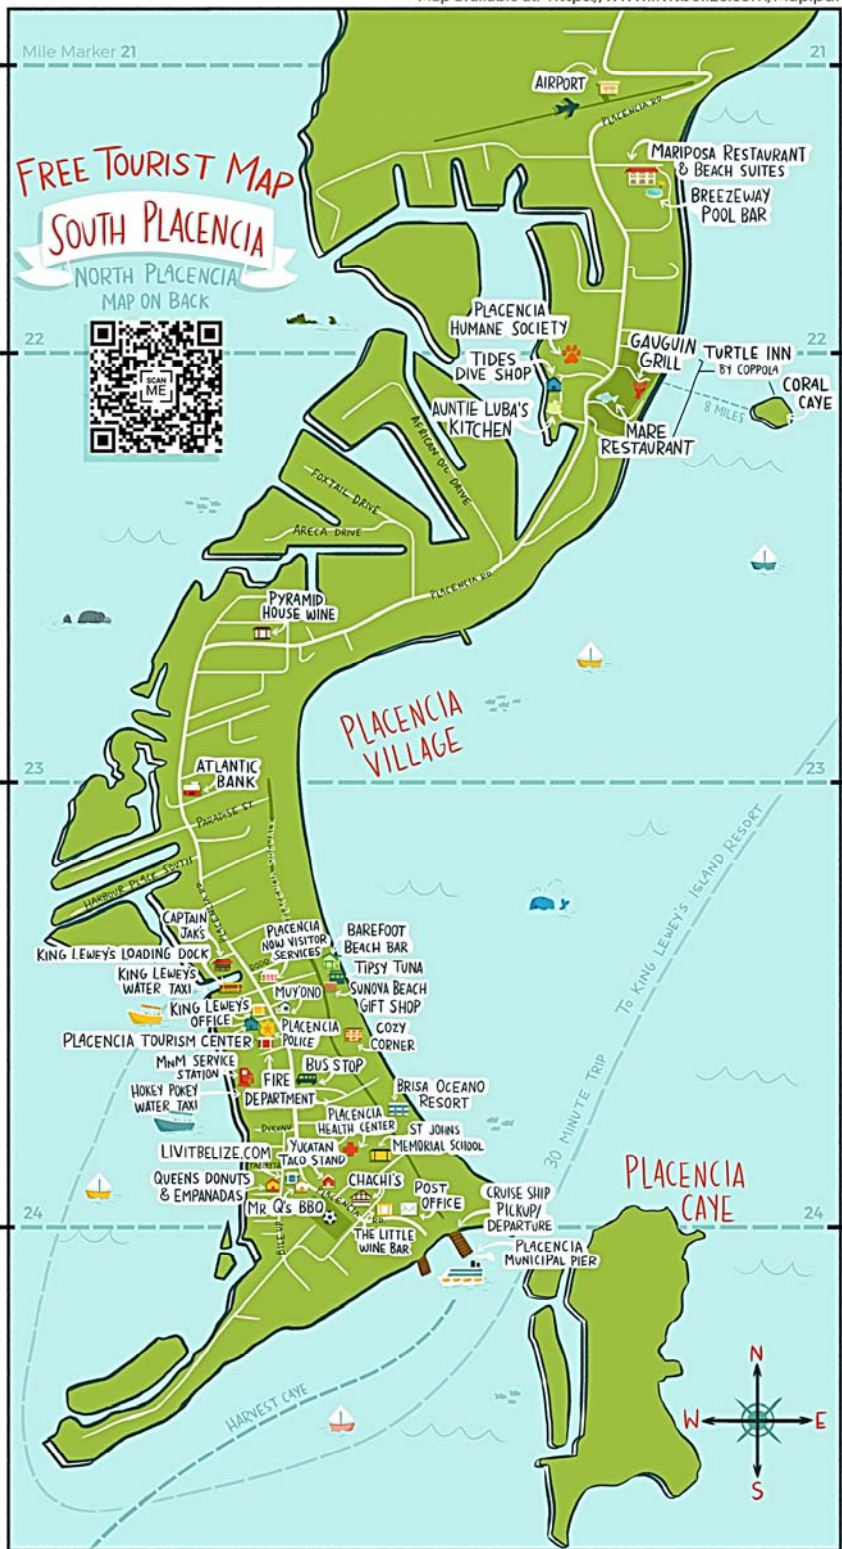

523-3305

MUYONO ADVENTURES
10% OFF
www.muyono.com/adventures

Own a piece of Paradise...
Fully Furnished 2 & 3 Bedroom Condos Available for Sale...starting at $249k.

BAREFOOT BAR
PLACENCIA, BELIZE

Stiff Drinks. Tasty Food. Good Times.

LIVE MUSIC
OPEN EVERYDAY
FOLLOW US ON FACEBOOK
501-523-3515

**MARIPOSA RESTAURANT & BEACH SUITES
AND BREEZEWAY POOL BAR**

Bring your map to Mariposa/Breezeway Pool Bar and receive a free local drink of your choice with a purchase of any entrée

Map available at: <https://www.livitbelize.com/Map.pdf>

Cozy Corner
Restaurant, Bar & Hotel
Placencia, Belize CA
Email: cozycorner@livitbelize.com
Phone: 501-523-3540

Present this card when dining @ **Yucatan Tequila Bar & Grill** and...
RECEIVE 50% DISCOUNT on blended & mixed local rum drinks.
Plus Free Chips and fresh salsa

KING LEWEY'S ISLAND RESORT

17% discount QUEEN KATHY'S EXCURSION
Boat Passage Island Fee & Welcome Cocktail $50usd
501-614-1999
MENTION MAP AD!

LOCAL ART AND GIFTS

Wine Cellar to pick your own glass or bottle of imported wine.
360° roof top terrace
Cigars
Open Mon-Sat 11am-7pm
ph. (501)636-5745
10% DISCOUNT WITH THIS AD!

GOOD FOOD & DRINKS
Live Entertainment
100% Belizean owned and operated
Established 2000
501-523-3089

Follow us on Facebook and Instagram
BRING THIS AD IN FOR ONE $3BZ LOCAL RUM DRINK (one ad per person)

WINE + MEAT + CHEESE = JOY
10% Off With This Coupon

© LIVit Belize 2/1/2019

Turtle Inn
BY FRANCIS FORD COPPOLA

501-523-3244

GAUGUIN GRILL
seafood beach grill

AUNTIE LUBA'S
creole kitchen

MARE RESTAURANT
seafood, italian, and indonesian

WINE + MEAT + CHEESE = JOY

10% Off With This Coupon